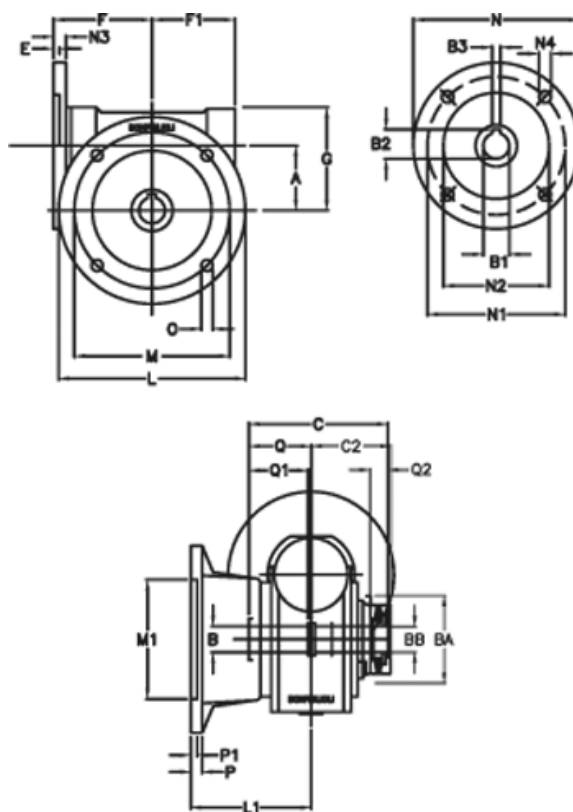

Article number: 390204906042236

Description: Worm Gear with Torque Limiter  
VF 49-L2-F-60 P63B5

## Measures

a = 49.50	C2 = 63,5	m = 90	P = 12
B = 25	Description = VF 49F-xx-63B5	M1 = 70	P1 = 10
B1 E7 = 11	E = 3.0	N = 140	Q = 51.0
B2 = 12.8	F = 70	N1 = 115	Q1 = 41
B3 H9 = 4	F1 = 63	N2 = 95	Q2 = 15
BA = 63	g = 80	N3 = 10.5	
BB H7 = 14	L = 125	N4 = 9.5	
C = 105	L1 = 85.5	O = 10.5	